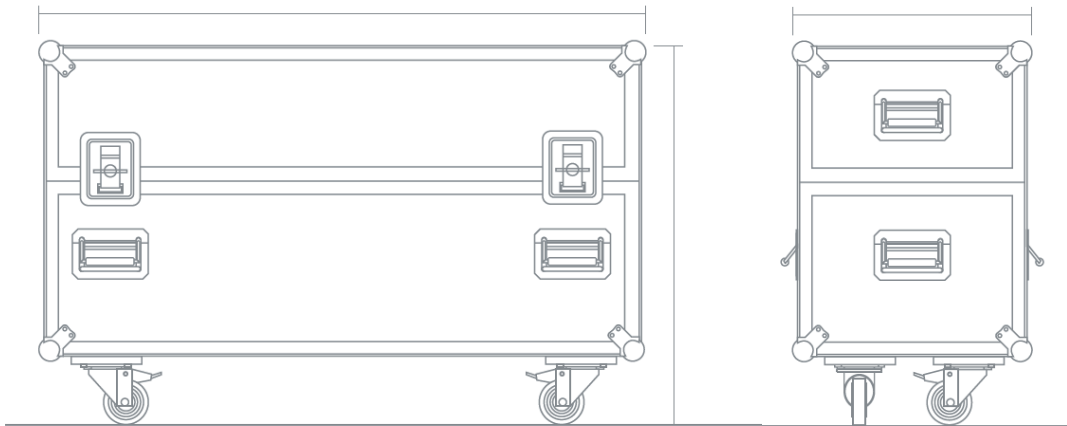

Physical Specification

Width	1030.9 mm
Height	585.4 mm
Depth	29.9 mm
Weight	10 kg
Bezel Width	5.5 mm

Power

Power Supply	AC 110 ~ 240 V, 50/60 Hz
Power Consumption	132 W (Max), 115 W (Typ)

Standard Rental Package

Cables	IEC / RS232 / DVI / Mini jack / Display Port / HDMI / VGA
Remote	Included
Flightcase	1,100 x 380 x 800 mm
Stand	PSCo Portable Video Wall System

Optional

Control Laptop	Various
Processor	Analogue Way Pulse LE PLS200 Scaler/ Switcher
Power Distribution	/ 16 / 32 / 63 single phase

Connectivity

Standard Inputs	HDMI, DVI-D, Display Port 1.2 Analogue D-SUB / Component Stereo Mini Jack RS232C
Outputs	Display Port 1.2 (loop-out) / Stereo Mini Jack RS232C

Operation

Temperature	0 ~ 40°C
Humidity	10 ~ 80%