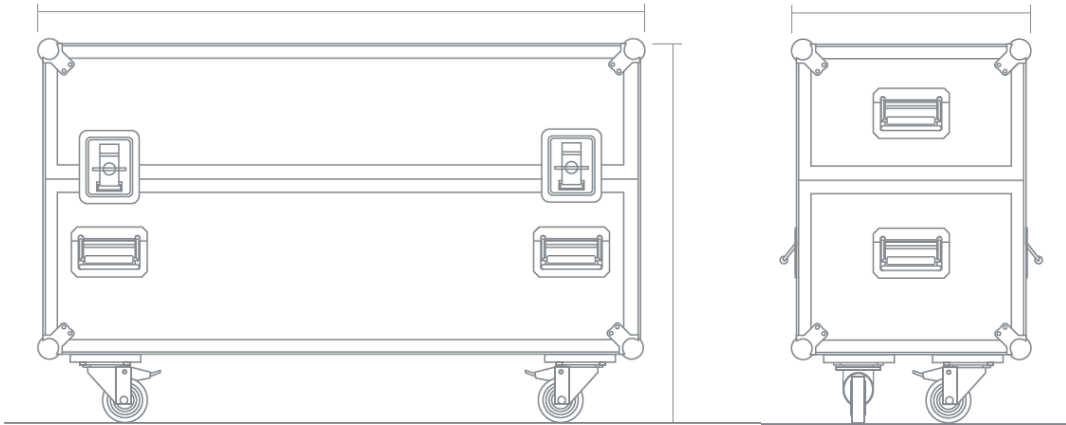

Flightcase (Double Flight Case)

Length	1,470 mm
Width	440 mm
Height	930 mm
Weight	115 kg