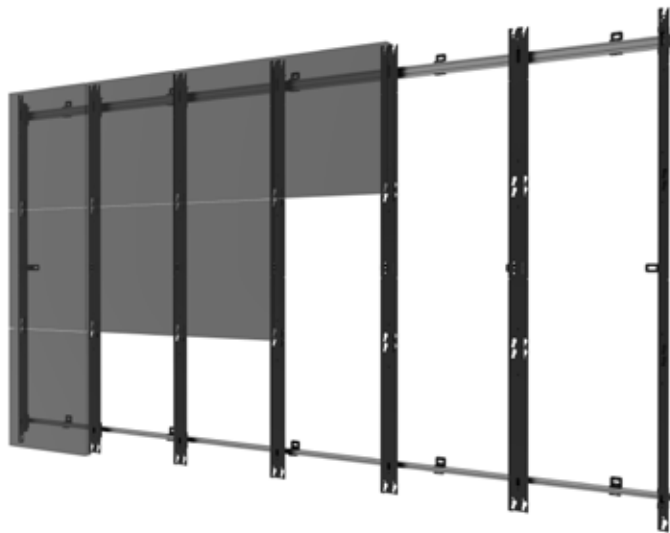

Direct View LED Mounting Systems

Peerless-AV's mounting systems offer slim, space-saving & aesthetically appealing designs that can be adapted to support all of your Smart LED Signage needs.

Dedicated DvLED Mounting Systems