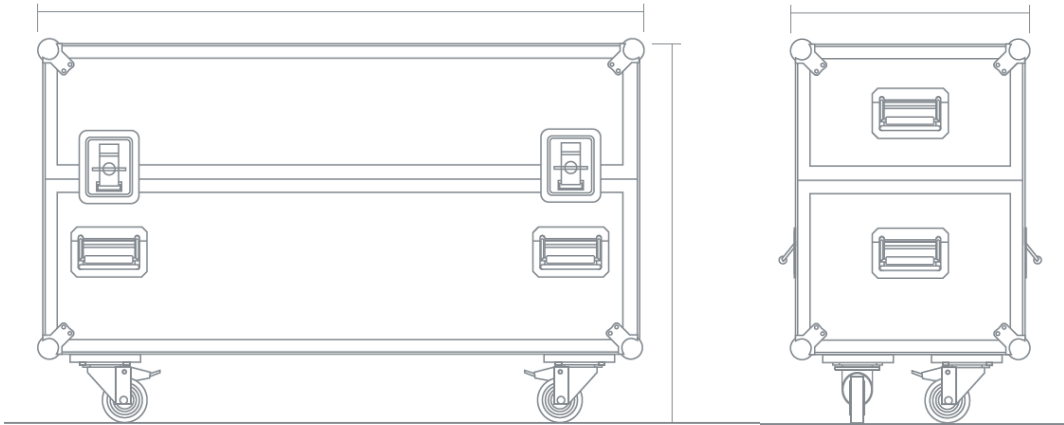

Flightcase - Single

Length	1,730 mm
Width	390 mm
Height	1,190 mm