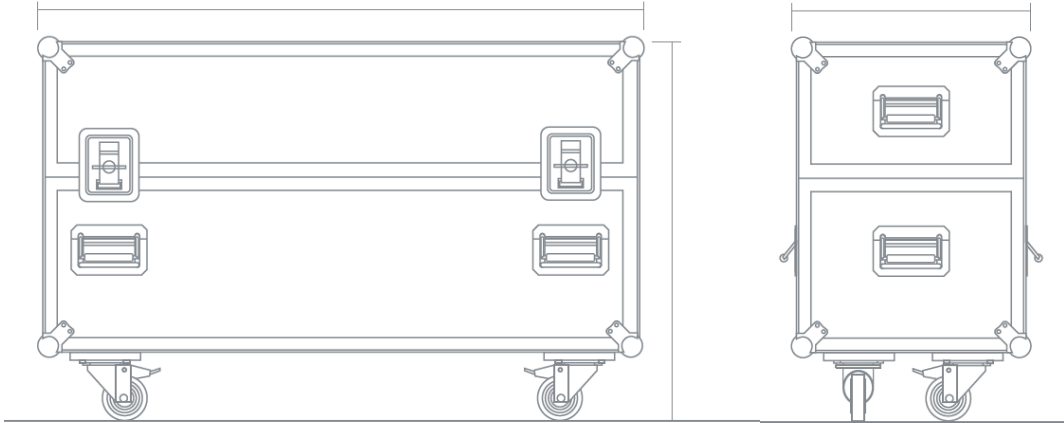

Flightcase

Length	2,136 mm
Width	555 mm
Height	1,446 mm