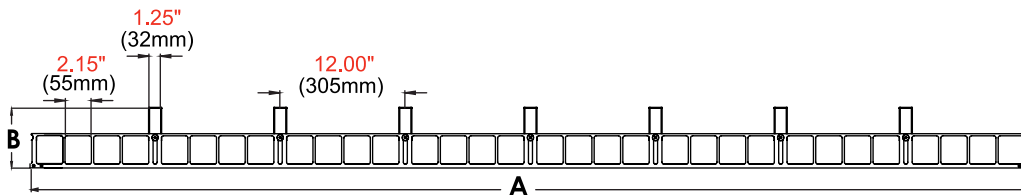

* Customer is responsible for making sure the ventilation selected is right for their video wall requirements.

Visit Peerless-AV.com/SEAMLESS to get your project started!

Product Specifications

	DIMENSIONS (W x H x D)	PRODUCT WEIGHT	FINISH	AVAILABLE COLORS
DS-LEDTK-C	Corner: 1.5" x 2.9" x 2.9" (38 x 74 x 74mm)	Corner: 4.0lb (1.8kg)	Powder Coat	Magic Black II
DS-LEDTK-5S	5' Solid: 1.5" x 3.5-5.9" x 60" (38 x 89-150 x 1524mm)	5' Solid: 7.3lb (3.3kg)		
DS-LEDTK-6S	6' Solid: 1.5" x 3.5-5.9" x 72" (38 x 89-150 x 1829mm)	6' Solid: 8.7lb (4.0kg)		
DS-LEDTK-8S	8' Solid: 1.5" x 3.5-5.9" x 96" (38 x 89-150 x 2438mm)	8' Solid: 11.6lb (5.3kg)		
DS-LEDTK-5V	5' Vented: 1.5" x 3.5-5.9" x 60" (38 x 89-150 x 1524mm)	5' Vented: 5.8lb (2.6kg)		
DS-LEDTK-6V	6' Vented: 1.5" x 3.5-5.9" x 72" (38 x 89-150 x 1829mm)	6' Vented: 6.2lb (2.8kg)		
DS-LEDTK-8V	8' Vented: 1.5" x 3.5-5.9" x 96" (38 x 89-150 x 2438mm)	8' Vented: 7.7lb (3.5kg)		

Package Specifications

	PACKAGE SIZE (Cardboard Tube)	PACKAGE SHIP WEIGHT	PACKAGE UPC CODE	PACKAGE CONTENTS	UNITS IN PACKAGE
DS-LEDTK-C	Corner: 5.25" x 20.0" (133 x 508mm)	Corner: 5.0lb (2.3kg)	735029338888	Trim and Corner Kit	1 Kit
DS-LEDTK-5S	5' Solid: 5.25" x 63.5" (133 x 1612mm)	5' Solid: 8.7lb (4.0kg)	735029338802		
DS-LEDTK-6S	6' Solid: 5.25" x 75.5" (133 x 1917mm)	6' Solid: 10.8lb (4.9kg)	735029338826		
DS-LEDTK-8S	8' Solid: 5.25" x 99.5" (133 x 2527mm)	8' Solid: 14.5lb (6.6kg)	735029338833		
DS-LEDTK-5V	5' Vented: 5.25" x 81.5" (133 x 2070mm)	5' Vented: 8.0lb (3.6kg)	735029338819		
DS-LEDTK-6V	6' Vented: 5.25" x 85.0" (133 x 2159mm)	6' Vented: 8.4lb (3.8kg)	735029338864		
DS-LEDTK-8V	8' Vented: 5.25" x 113.0" (133 x 2870mm)	8' Vented: 11.5lb (5.2kg)	735029338871		

All dimensions = inch (mm)

DIMENSION "A"	DIMENSION "B"
5 ft	3.5" - 5.9"
6 ft	
8 ft	

DIMENSION "A"	DIMENSION "B"
1524mm	89 - 150mm
1829mm	
2438mm	

CORNER CAPS

DETAIL

VENTED TOP VIEW

SOLID TOP VIEW

Architect Specifications