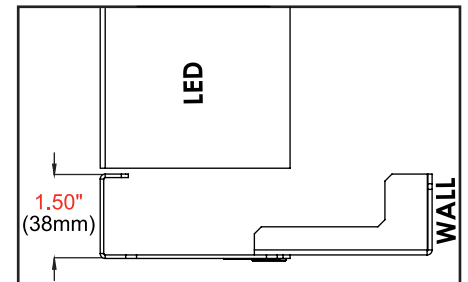

* Customer is responsible for making sure the ventilation selected is right for their video wall requirements.

Visit Peerless-AV.com/SEAMLESS to get your project started!

Product Specifications

	DIMENSIONS (W x H x D)	PRODUCT WEIGHT	FINISH	AVAILABLE COLORS
DS-LEDTK-C	Corner: 1.5" x 2.9" x 2.9" (38 x 74 x 74mm)	Corner: 4.0lb (1.8kg)	Powder Coat	Magic Black II
DS-LEDTK-5S	5' Solid: 1.5" x 3.5-5.9" x 60" (38 x 89-150 x 1524mm)	5' Solid: 7.3lb (3.3kg)		
DS-LEDTK-6S	6' Solid: 1.5" x 3.5-5.9" x 72" (38 x 89-150 x 1829mm)	6' Solid: 8.7lb (4.0kg)		
DS-LEDTK-8S	8' Solid: 1.5" x 3.5-5.9" x 96" (38 x 89-150 x 2438mm)	8' Solid: 11.6lb (5.3kg)		
DS-LEDTK-5V	5' Vented: 1.5" x 3.5-5.9" x 60" (38 x 89-150 x 1524mm)	5' Vented: 5.8lb (2.6kg)		
DS-LEDTK-6V	6' Vented: 1.5" x 3.5-5.9" x 72" (38 x 89-150 x 1829mm)	6' Vented: 6.2lb (2.8kg)		
DS-LEDTK-8V	8' Vented: 1.5" x 3.5-5.9" x 96" (38 x 89-150 x 2438mm)	8' Vented: 7.7lb (3.5kg)		

Package Specifications

	PACKAGE SIZE (Cardboard Tube)	PACKAGE SHIP WEIGHT	PACKAGE UPC CODE	PACKAGE CONTENTS	UNITS IN PACKAGE
DS-LEDTK-C	Corner: 5.25" x 20.0" (133 x 508mm)	Corner: 5.0lb (2.3kg)	735029338888	Trim and Corner Kit	1 Kit
DS-LEDTK-5S	5' Solid: 5.25" x 63.5" (133 x 1612mm)	5' Solid: 8.7lb (4.0kg)	735029338802		
DS-LEDTK-6S	6' Solid: 5.25" x 75.5" (133 x 1917mm)	6' Solid: 10.8lb (4.9kg)	735029338826		
DS-LEDTK-8S	8' Solid: 5.25" x 99.5" (133 x 2527mm)	8' Solid: 14.5lb (6.6kg)	735029338833		
DS-LEDTK-5V	5' Vented: 5.25" x 81.5" (133 x 2070mm)	5' Vented: 8.0lb (3.6kg)	735029338819		
DS-LEDTK-6V	6' Vented: 5.25" x 85.0" (133 x 2159mm)	6' Vented: 8.4lb (3.8kg)	735029338864		
DS-LEDTK-8V	8' Vented: 5.25" x 113.0" (133 x 2870mm)	8' Vented: 11.5lb (5.2kg)	735029338871		

All dimensions = inch (mm)

DIMENSION "A"	DIMENSION "B"
5 ft	3.5" - 5.9"
6 ft	
8 ft	

DIMENSION "A"	DIMENSION "B"
1524mm	89 - 150mm
1829mm	
2438mm	

CORNER CAPS

DETAIL

VENTED TOP VIEW

SOLID TOP VIEW

Architect Specifications