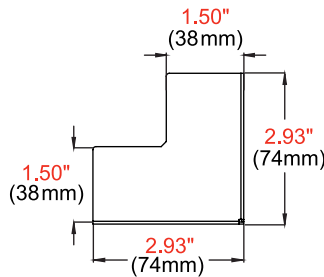

* Customer is responsible for making sure the ventilation selected is right for their video wall requirements.

Visit Peerless-AV.com/SEAMLESS to get your project started!

Product Specifications

	DIMENSIONS (W x H x D)	PRODUCT WEIGHT	FINISH	AVAILABLE COLORS
DS-LEDTK-C	Corner: 1.5" x 2.9" x 2.9" (38 x 74 x 74mm)	Corner: 4.0lb (1.8kg)	Powder Coat	Magic Black II
DS-LEDTK-5S	5' Solid: 1.5" x 3.5-5.9" x 60" (38 x 89-150 x 1524mm)	5' Solid: 7.3lb (3.3kg)		
DS-LEDTK-6S	6' Solid: 1.5" x 3.5-5.9" x 72" (38 x 89-150 x 1829mm)	6' Solid: 8.7lb (4.0kg)		
DS-LEDTK-8S	8' Solid: 1.5" x 3.5-5.9" x 96" (38 x 89-150 x 2438mm)	8' Solid: 11.6lb (5.3kg)		
DS-LEDTK-5V	5' Vented: 1.5" x 3.5-5.9" x 60" (38 x 89-150 x 1524mm)	5' Vented: 5.8lb (2.6kg)		
DS-LEDTK-6V	6' Vented: 1.5" x 3.5-5.9" x 72" (38 x 89-150 x 1829mm)	6' Vented: 6.2lb (2.8kg)		
DS-LEDTK-8V	8' Vented: 1.5" x 3.5-5.9" x 96" (38 x 89-150 x 2438mm)	8' Vented: 7.7lb (3.5kg)		

Package Specifications

	PACKAGE SIZE (Cardboard Tube)	PACKAGE SHIP WEIGHT	PACKAGE UPC CODE	PACKAGE CONTENTS	UNITS IN PACKAGE
DS-LEDTK-C	Corner: 5.25" x 20.0" (133 x 508mm)	Corner: 5.0lb (2.3kg)	735029338888	Trim and Corner Kit	1 Kit
DS-LEDTK-5S	5' Solid: 5.25" x 63.5" (133 x 1612mm)	5' Solid: 8.7lb (4.0kg)	735029338802		
DS-LEDTK-6S	6' Solid: 5.25" x 75.5" (133 x 1917mm)	6' Solid: 10.8lb (4.9kg)	735029338826		
DS-LEDTK-8S	8' Solid: 5.25" x 99.5" (133 x 2527mm)	8' Solid: 14.5lb (6.6kg)	735029338833		
DS-LEDTK-5V	5' Vented: 5.25" x 81.5" (133 x 2070mm)	5' Vented: 8.0lb (3.6kg)	735029338819		
DS-LEDTK-6V	6' Vented: 5.25" x 85.0" (133 x 2159mm)	6' Vented: 8.4lb (3.8kg)	735029338864		
DS-LEDTK-8V	8' Vented: 5.25" x 113.0" (133 x 2870mm)	8' Vented: 11.5lb (5.2kg)	735029338871		

All dimensions = inch (mm)

DIMENSION "A"	DIMENSION "B"
5 ft	3.5" - 5.9"
6 ft	
8 ft	

DIMENSION "A"	DIMENSION "B"
1524mm	89 - 150mm
1829mm	
2438mm	

CORNER CAPS

DETAIL

VENTED TOP VIEW

SOLID TOP VIEW

Architect Specifications