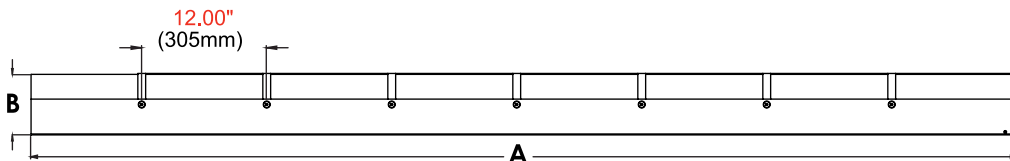

Package Specifications

	PACKAGE SIZE (Cardboard Tube)	PACKAGE SHIP WEIGHT	PACKAGE UPC CODE	PACKAGE CONTENTS	UNITS IN PACKAGE
DS-LEDTK-C	Corner: 5.25" x 20.0" (133 x 508mm)	Corner: 5.0lb (2.3kg)	735029338888	Trim and Corner Kit	1 Kit
DS-LEDTK-5S	5' Solid: 5.25" x 63.5" (133 x 1612mm)	5' Solid: 8.7lb (4.0kg)	735029338802		
DS-LEDTK-6S	6' Solid: 5.25" x 75.5" (133 x 1917mm)	6' Solid: 10.8lb (4.9kg)	735029338826		
DS-LEDTK-8S	8' Solid: 5.25" x 99.5" (133 x 2527mm)	8' Solid: 14.5lb (6.6kg)	735029338833		
DS-LEDTK-5V	5' Vented: 5.25" x 81.5" (133 x 2070mm)	5' Vented: 8.0lb (3.6kg)	735029338819		
DS-LEDTK-6V	6' Vented: 5.25" x 85.0" (133 x 2159mm)	6' Vented: 8.4lb (3.8kg)	735029338864		
DS-LEDTK-8V	8' Vented: 5.25" x 113.0" (133 x 2870mm)	8' Vented: 11.5lb (5.2kg)	735029338871		

All dimensions = inch (mm)

DIMENSION "A"	DIMENSION "B"
5 ft	3.5" - 5.9"
6 ft	
8 ft	

DIMENSION "A"	DIMENSION "B"
1524mm	89 - 150mm
1829mm	
2438mm	

CORNER CAPS

DETAIL

VENTED TOP VIEW

SOLID TOP VIEW

Architect Specifications